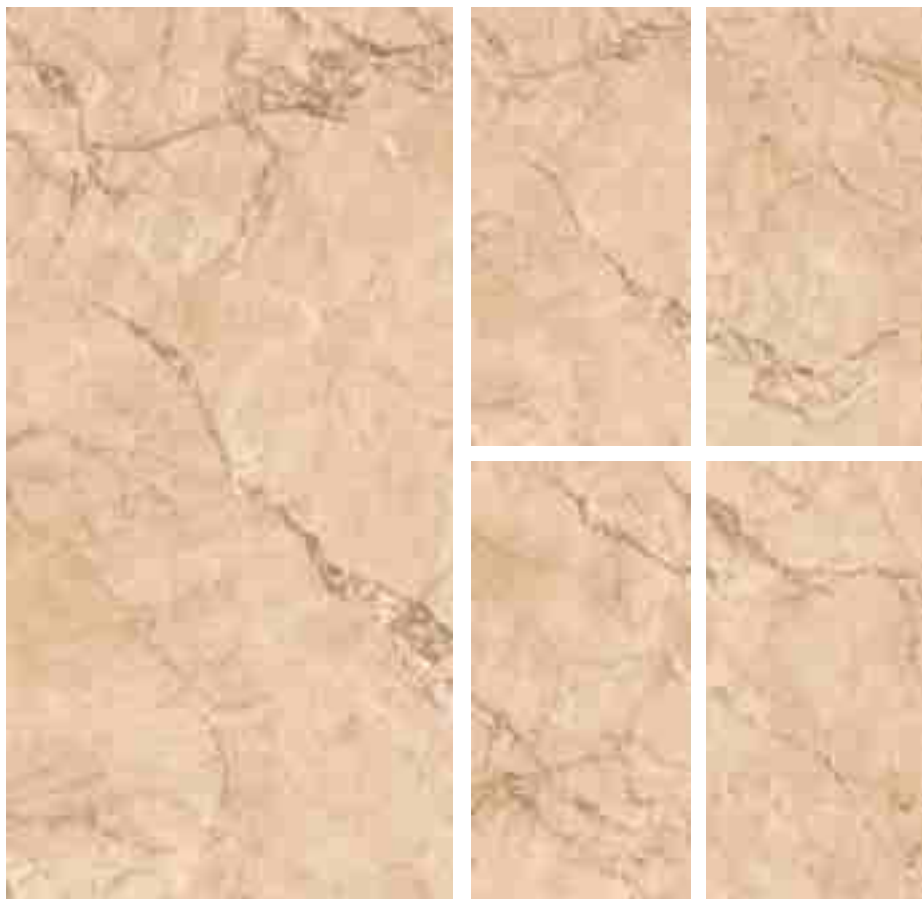

ROYAL TRAVO BEIGE

RANDOM: 03

GLOSSY FINISH
600X1200 MM

GLOSSY
SERIES

RUBY CREMA

RANDOM: 03

GLOSSY FINISH
600X1200 MM

RUBY CREMA