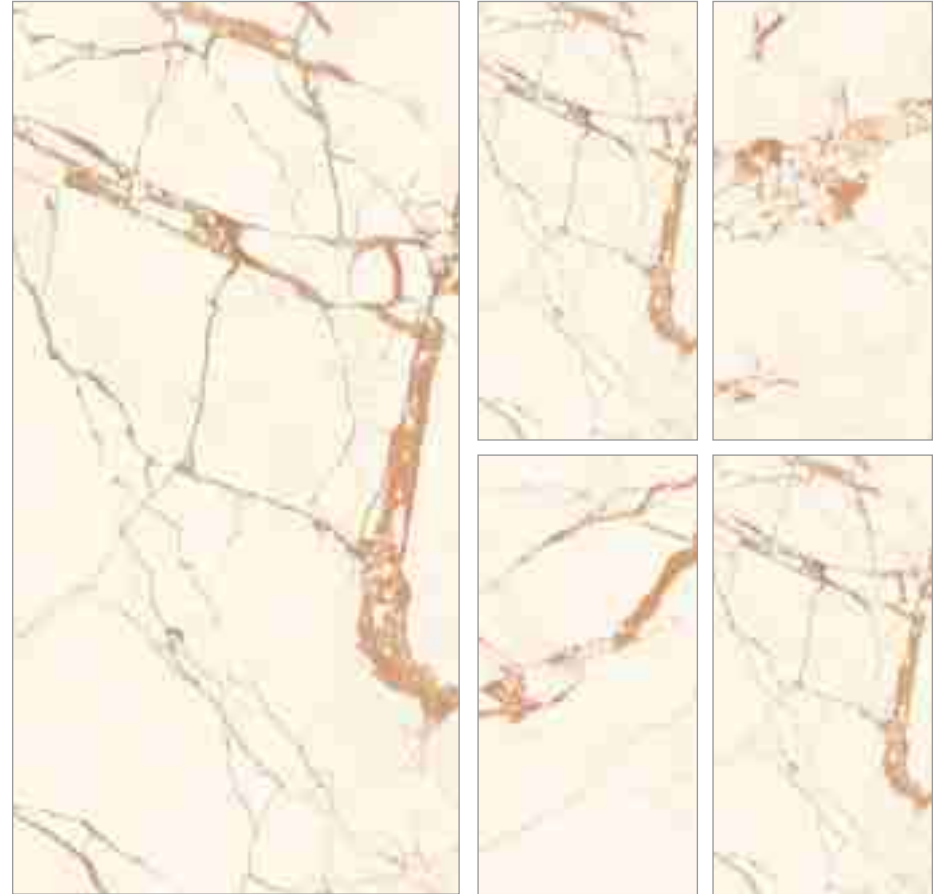

SICILIA CREMA

RANDOM: 03

GLOSSY FINISH
600X1200 MM